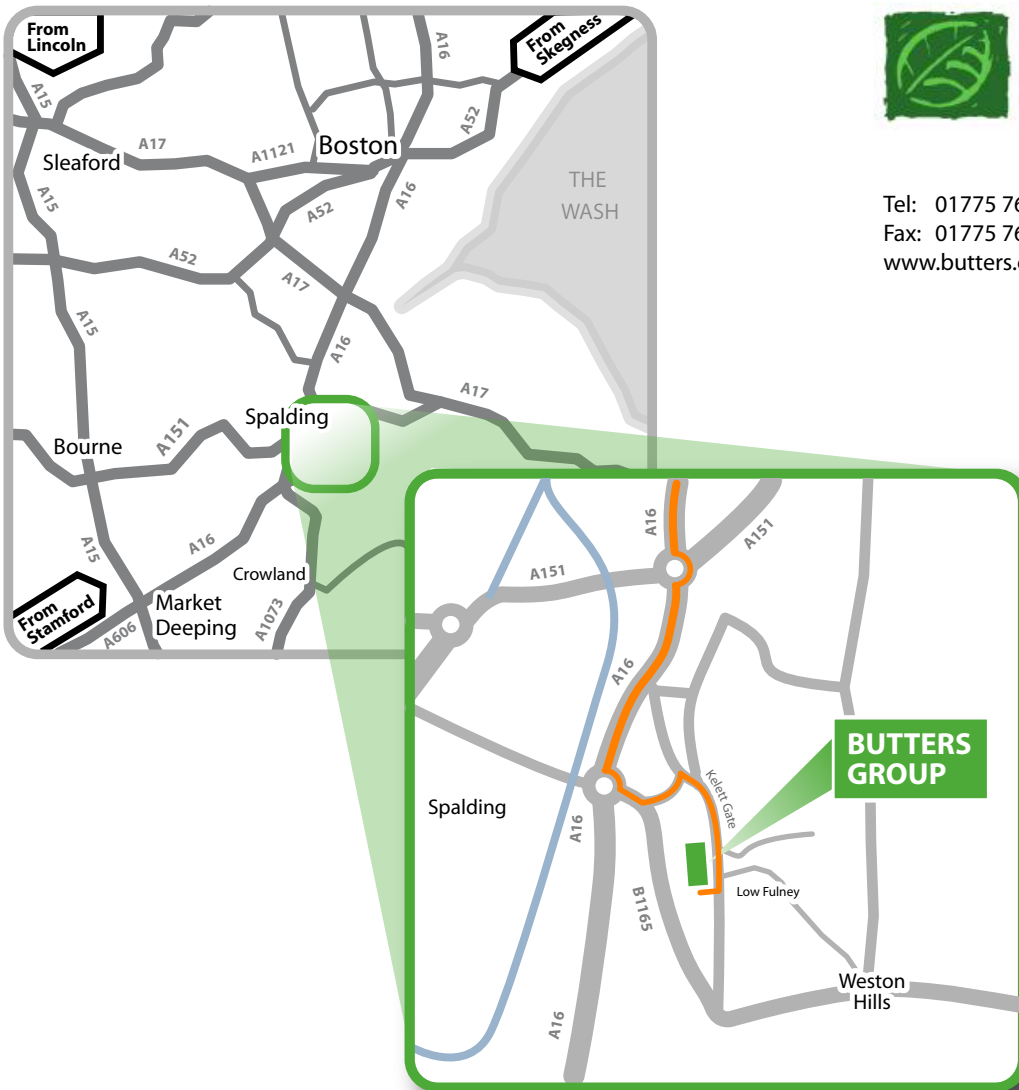

Tel: 01775 768831
Fax: 01775 761848
www.butters.co.uk

Butters Group Limited
Kellett Gate, Spalding
Lincolnshire, PE12 6EH

Directions:

From A1 Northbound:

Leave the A1 at J17 onto the A1139. Remain on the ring road until the exit for Eye and Crowland. Continue on this road following signs for Spalding/Crowland/A1073.

Join the A1073 towards Spalding (approx 15 miles) until you join up with the A16. Take the A16 towards Boston. At the next roundabout turn right into Low Road (B1165).

Approximately 150 metres on, turn left into Fulney Lane. Follow the road round to Kellett Gate. Butters Group is on the right with car parking beyond the large buildings.

From A1 Southbound:

Leave the A1 at J2 (Worksop) take the exit toward Newark / Lincoln A46 / Sleaford A17

Follow the A17 past Newark and Sleaford. At the roundabout take the 4th exit for the A16 toward Spalding.

Follow the A16 and at the 4th roundabout take the 1st exit into Low Road (B1165).

After approx 150 metres, turn left into Fulney Lane. Follow the road round to Kellett Gate. Butters Group is on the right with car parking beyond the large buildings.